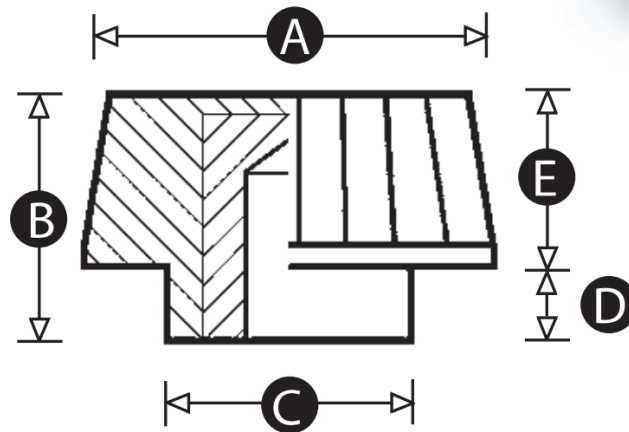

G27FPK Female Thumbscrew Knob

Features

- Tapered low profile fine knurled thumbscrew knob, suitable where fine adjustment is required

Material

- Body: High impact resistant thermoplastic, matt black finish
- Insert: Brass or aluminium

Part No.	A	B	C	D	E	Insert	Thread Size
G27FPK-8298V	15	11	10	3	8	Brass	M4
G27FPK-8299R						Brass	M5
G27FPK-8299R-AL						Aluminium	
G27FPK-8300Y	19	12	12	3	9	Brass	M6
G27FPK-8743X						Brass	M5
G27FPK-8744T						Aluminium	M6
G27FPK-8744T-AL	22	16	14	5	11	Brass	M6
G27FPK-8751Y						Aluminium	M6
G27FPK-8751Y-AL						Brass	M8
G27FPK-8752U	25	18	15	5	13	Brass	M8
G27FPK-8513T						Brass	M8
G27FPK-8513T-AL						Aluminium	